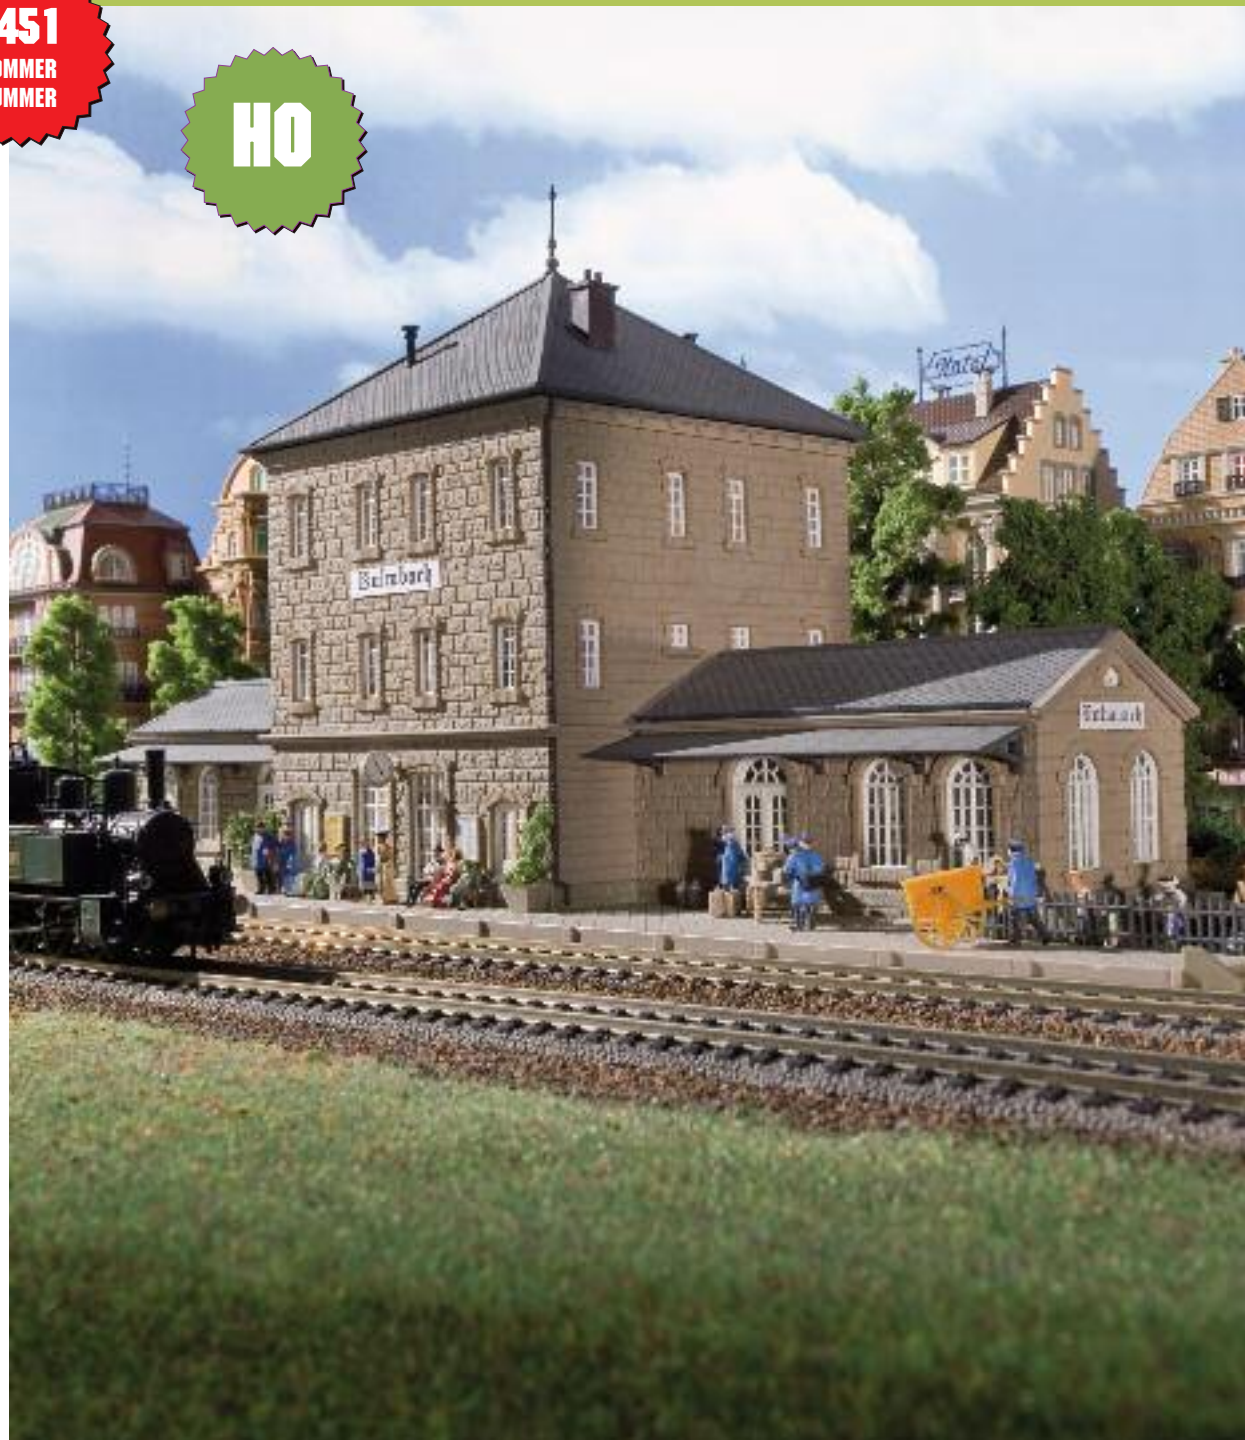

3451
SOMMER
SUMMER

H0

BAHNHOF KULMBACH

Bahnhof „Kulmbach“ repräsentiert ein Empfangsgebäude der ersten Stunde. Aufgrund einer handcolorierten Zeichnung konnten wir den Bahnhof nachbauen.

Er ist um die Jahrhundertwende des 19. Jahrhunderts gebaut worden und ist ein Vorläufer des sog. „Bayrischen Würfels“.

Diese Gebäude, wie der Name sagt, hatten ein quadratisches Grundmaß und waren schlicht und zweckmäßig gehalten.

Dieser Baustil erweitert nun unser Bahnangebotsangebot und vielleicht ist es genau der Stil, auf den Sie gewartet haben ?

Bitte beachten Sie dazu auch die passenden Vollmer-Figuren, Art.-Nr. 2240 Personen um 1900

STATION KULMBACH

Station „Kulmbach“ is representing a station building in the beginning of the trains themselves. Due to a handpainted drawing we were able to develop this model. This type of buildings is called „Bavarian dice“.

These stations were kept quite simple and functional.

This model enlarges our station product offer and maybe it is just the style you were looking for ?

Please notice the matching Vollmer figures, art.-no. 2240 People around 1900

3451

BAHNHOF „KULMBACH“, BAUSATZ

STATION „KULMBACH“, KIT

L 540 x B 165 x H 220 MM

EAN 4001884034514